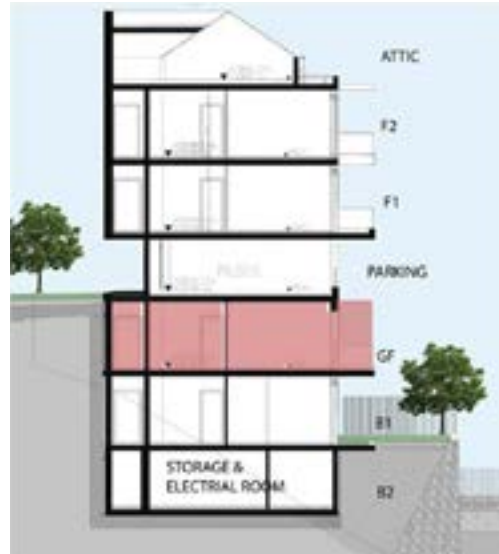

MURAN

BeitMisk 

MURAN

MURAN

MURAN

MURAN1

Apartment G03

Apartment area: 119 sqm

Garden area: 108 sqm

Sellable area: 155 sqm

MURAN1

Apartment G11

Apartment area: 114 sqm

MURAN1

Apartment G12

Apartment area: 95 sqm

BeitMisk

MURAN1

Apartment G13

Apartment area: 119 sqm

MURAN1

Apartment 102

Apartment area: 95 sqm

BeitMisk